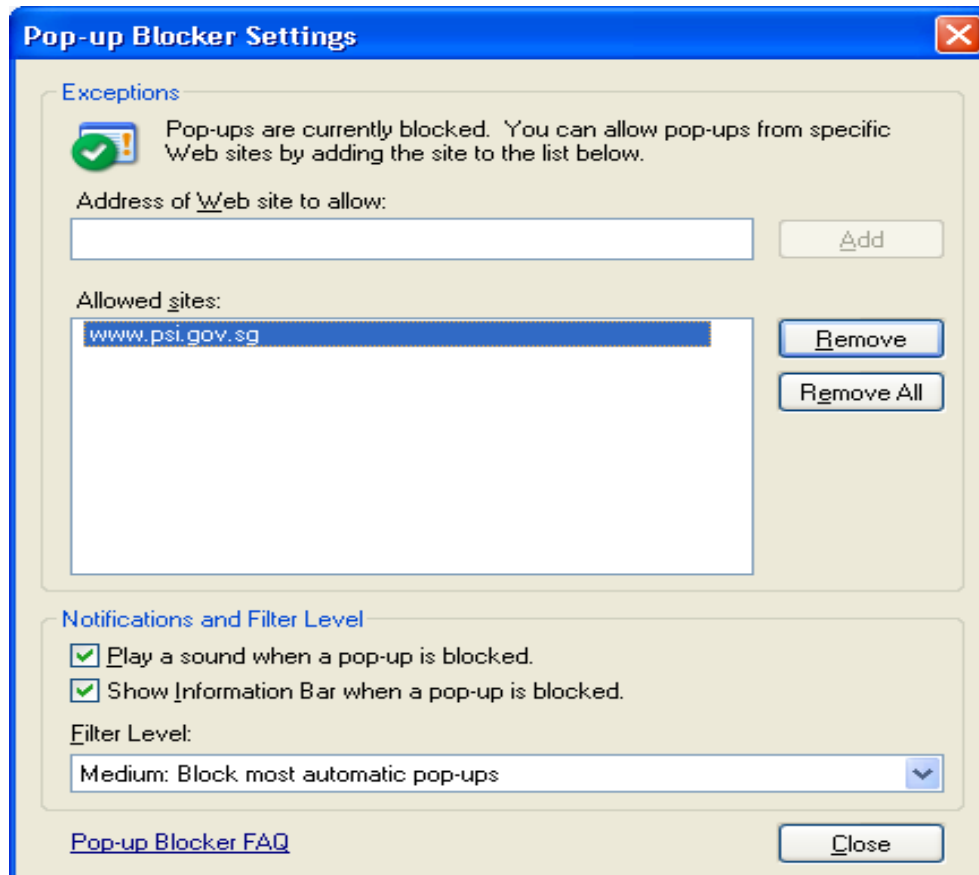

Step3:

Click 'Add' button. The end result is as shown below.

NOTE: Please follow Step2 and Step3 for the list of websites below.

1. www.jxgateway.com
2. dbsd2pay.dbs.com (for DBS/POSB Account holders)
3. uniservices1.uobgroup.com (for UOB Account holders)
4. www.citibank.com.sg (for Citibank Account holders)
5. payment.consumerconnect.com.sg (for eNETS Credit only)
6. www.enets.com.sg (for eNETS Credit only)

Click 'Close' button to complete the step.