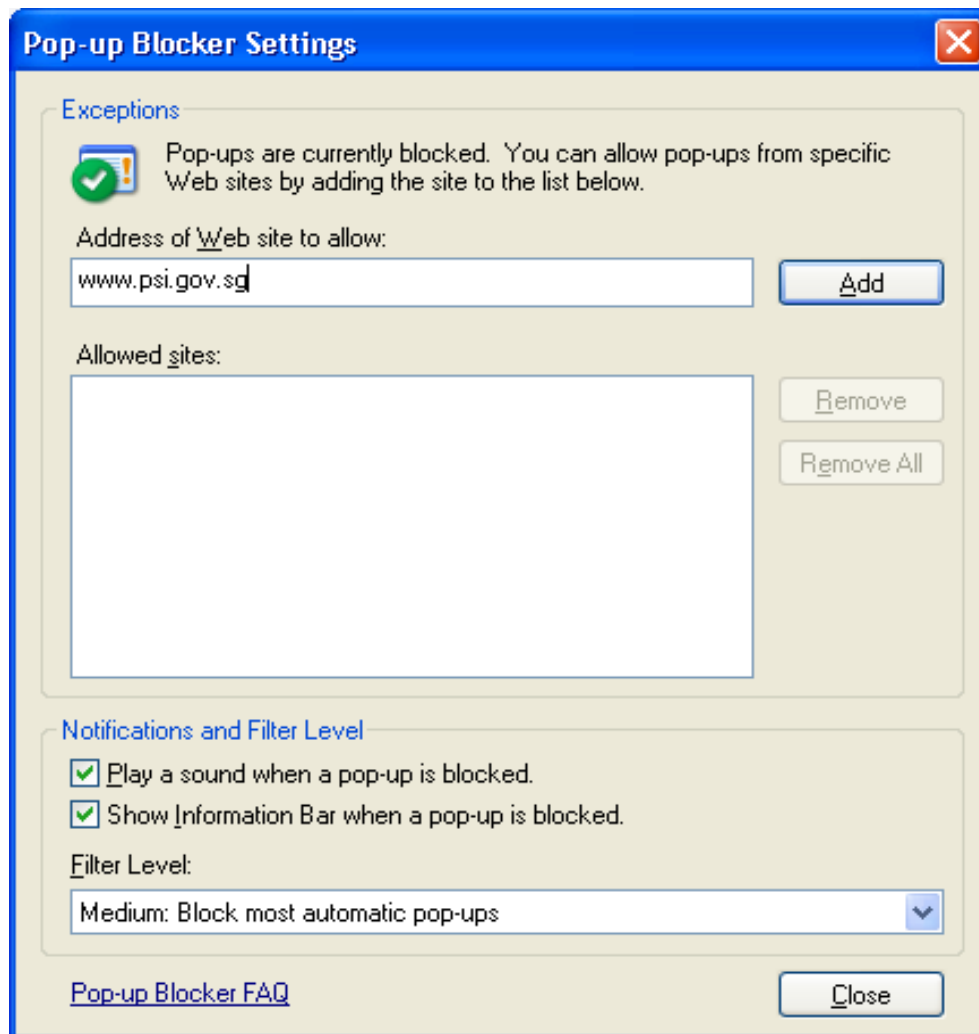

Step2:

A window appears, enter www.psi.gov.sg as shown below: