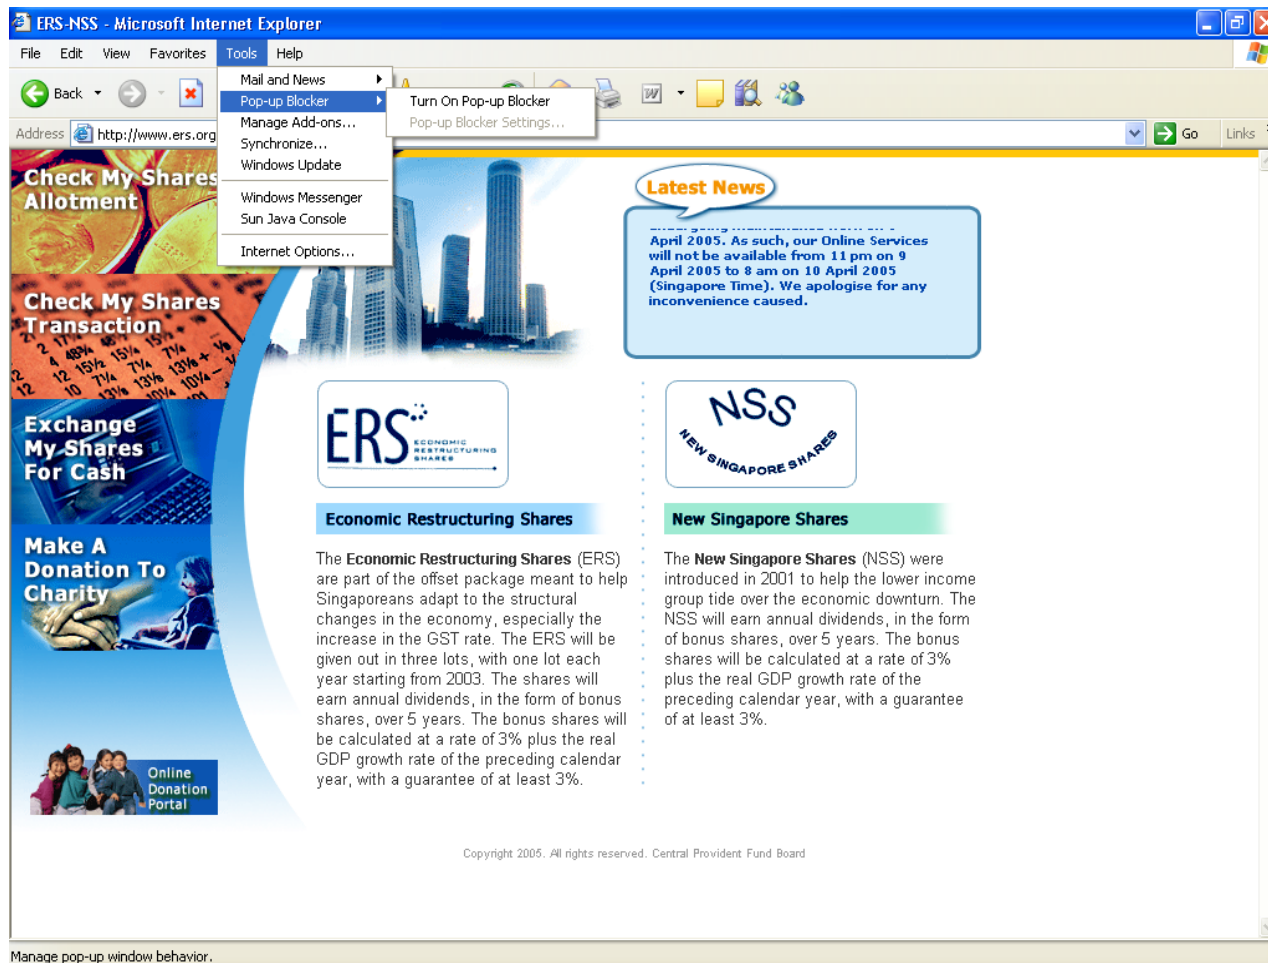

The following steps are required to allow Pop-up window in IE Version 6 (XP with SP2).

Step1:

Select Tool → Pop-up Blocker → Pop-up Blocker Settings ...[see diagram below]

Manage pop-up window behavior.

Step2: